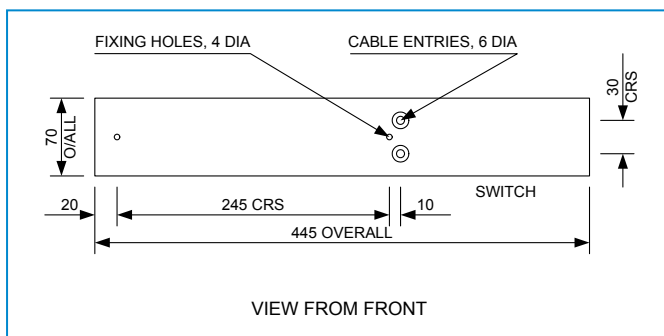

1 x 11W FLUORESCENT AMENITY LIGHT

One of a new range of high quality compact units from McGeoch, this 11W fluorescent fitting is designed to provide a cost effective light source within the confines of cabin dressing areas and over wash basins. It has several key features:

- Robustly constructed from mild steel
- White powder coated, easy-to-clean surface
- High efficient 11W fluorescent tube
- Easily surface mounted with two fixing screws
- Integral on/off switch (pull cord version available for use over wash basins)
- Dual Voltage (Switched 230V/Off/115V) isolated shaver output

Mounting & Light Output Details

The 11W Fluorescent Amenity Light light is easily mounted via two 4mm diameter fixing holes in the bank panel where there are also two 6mm diameter cable entry points.

Other Product Ranges