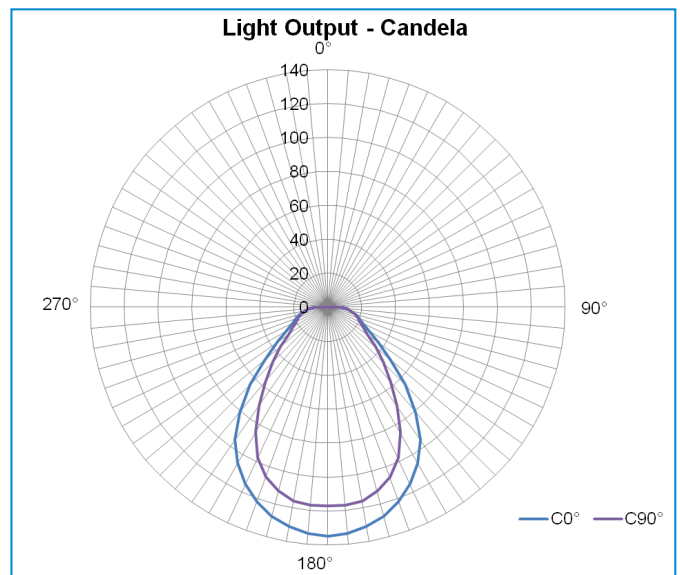

Mounting & Light Output Details

The 11W Fluorescent Amenity Light light is easily mounted via two 4mm diameter fixing holes in the bank panel where there are also two 6mm diameter cable entry points.