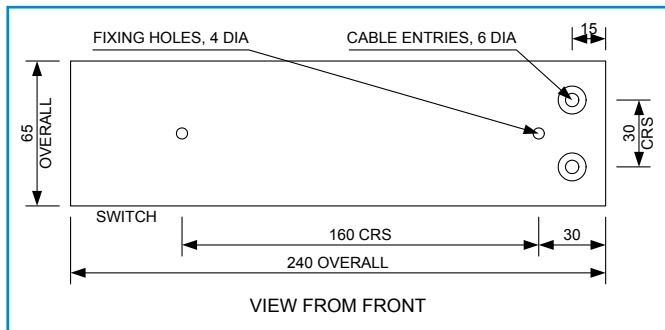

1 x 8W FLUORESCENT DESK LIGHT

One of a new range of high quality compact units from McGeoch, this 8W fluorescent fitting is designed to provide a cost effective light source over desks. It has several key features:

- Robustly constructed from mild steel
- White powder coated, easy-to-clean surface
- High efficient 8W fluorescent tube
- Surface mounting
- Adjustable anti-glare shade
- Easily surface mounted with two fixing screws
- Rear cable entry
- Integral on/off switch

Mounting & Light Output Details

The 8W Fluorescent Desk light is easily mounted via two 4mm diameter fixing holes in the bank panel where there are also two 6mm diameter cable entry points.

Other Product Ranges