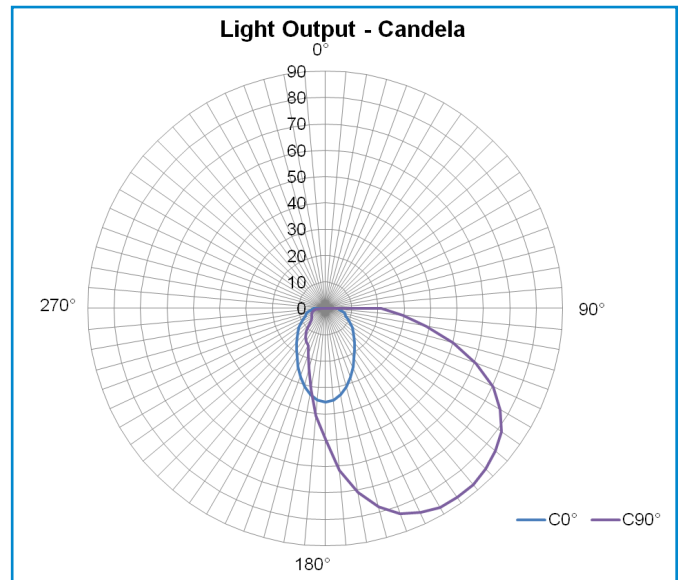

Mounting & Light Output Details

The 8W Fluorescent Desk light is easily mounted via two 4mm diameter fixing holes in the bank panel where there are also two 6mm diameter cable entry points.