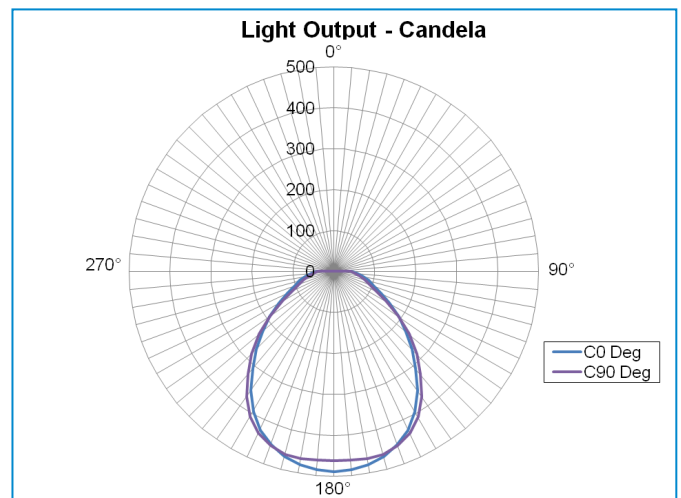

## 2 x 18W FLUORESCENT RECESSED LUMINAIRE

One of a new range of high quality compact units from McGeoch, this 2 x 18W fluorescent recessed luminaire is designed to provide a cost effective light source in compartments and lined ceilings.

It has several key features:

- Robustly constructed from mild steel
- White powder coated, easy-to-clean surface
- High efficient 18W fluorescent tubes
- Easily surface mounted with two fixing screws
- Power factor correction fitted as standard
- Quarter turn fasteners to give quick access for changing tubes and starters
- Available with a choice of diffusers and versions

### Mounting & Light Output Details

The 2 x 18W Fluorescent Recessed Luminaire is easily mounted via two 8mm diameter fixing holes in the bank panel where there are also two 10 mm diameter cable entry points.