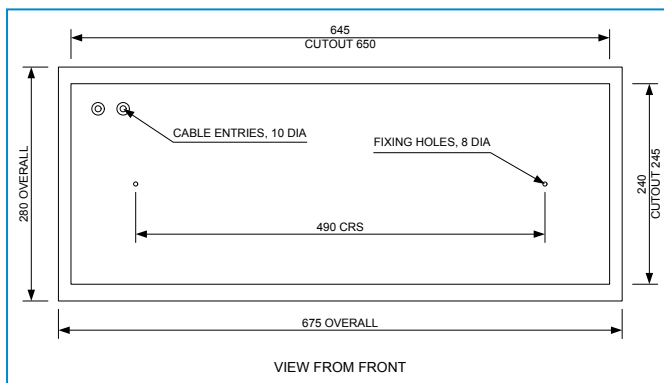

## 2 x 18W FLUORESCENT RECESSED LUMINAIRE

One of a new range of high quality compact units from McGeoch, this 2 x 18W fluorescent recessed luminaire is designed to provide a cost effective light source in compartments and lined ceilings.

It has several key features:

- Robustly constructed from mild steel
- White powder coated, easy-to-clean surface
- High efficient 18W fluorescent tubes
- Easily surface mounted with two fixing screws
- Power factor correction fitted as standard
- Quarter turn fasteners to give quick access for changing tubes and starters
- Available with a choice of diffusers and versions

### Mounting & Light Output Details

The 2 x 18W Fluorescent Recessed Luminaire is easily mounted via two 8mm diameter fixing holes in the bank panel where there are also two 10 mm diameter cable entry points.