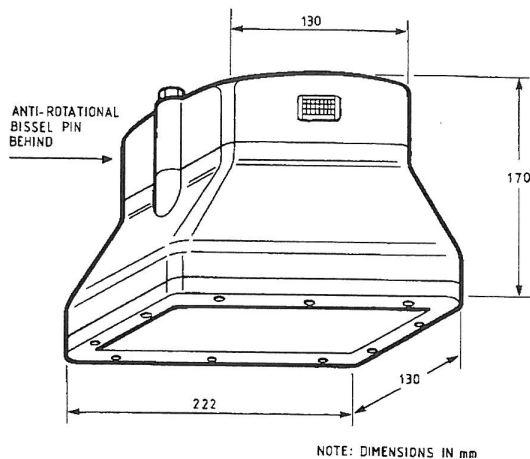

60W WEATHERDECK LIGHT FITTING

High quality 60W Weatherdeck light fitting is designed to provide a cost effective light source for ship decks. Fully watertight IP68 this fitting will withstand event the most severe and harsh conditions.

It has several key features:

- Robustly constructed from mild steel
- High efficient 60W incandescent bulb
- Mounted by side bolt
- Cable entry: gland & adaptor
- IP68
- 3,6Kg
- 110 or 240V dc
- 50/60Hz
- Available with a choice of diffusers and versions