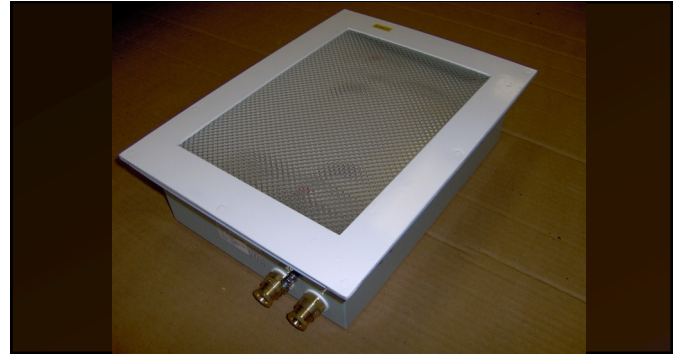

3 x 18W FLUORESCENT RECESSED LUMINAIRE

One of a new range of high quality compact units from McGeoch, this 3 x 18W fluorescent recessed luminaire is designed to provide a cost effective light source in compartments and lined ceilings.

It has several key features:

- Robustly constructed from mild steel
- Shock tested
- White powder coated, easy-to-clean surface
- High efficient 18W fluorescent tubes
- Easily surface mounted with two fixing screws
- Power factor correction fitted as standard
- Red or Blue LED version available
- Available in 115V or 230V
- Available with a choice of diffusers

Mounting & Light Output Details

Versions

- | | |
|--------------------|--------------------|
| ■ Standard | LTG3x18W-LF-R-01-I |
| ■ Battery Back up | LTG3x18W-LF-R-02-I |
| ■ Louvre | LTG3x18W-LF-R-05-I |
| ■ Battery + Louvre | LTG3x18W-LF-R-04-I |