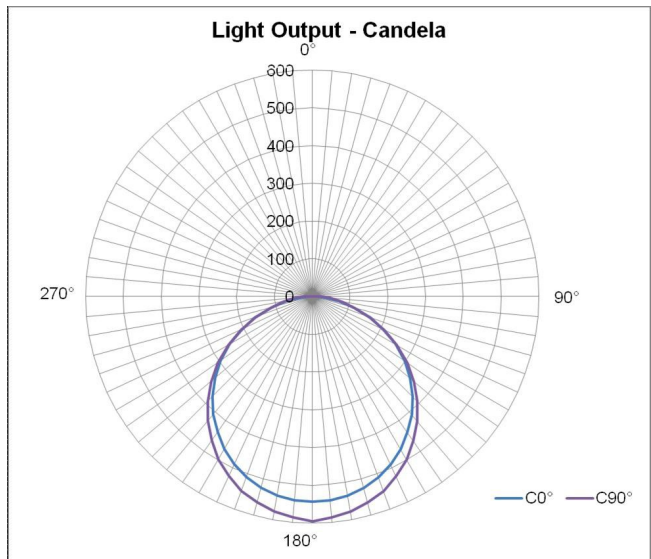

Mounting & Light Output Details